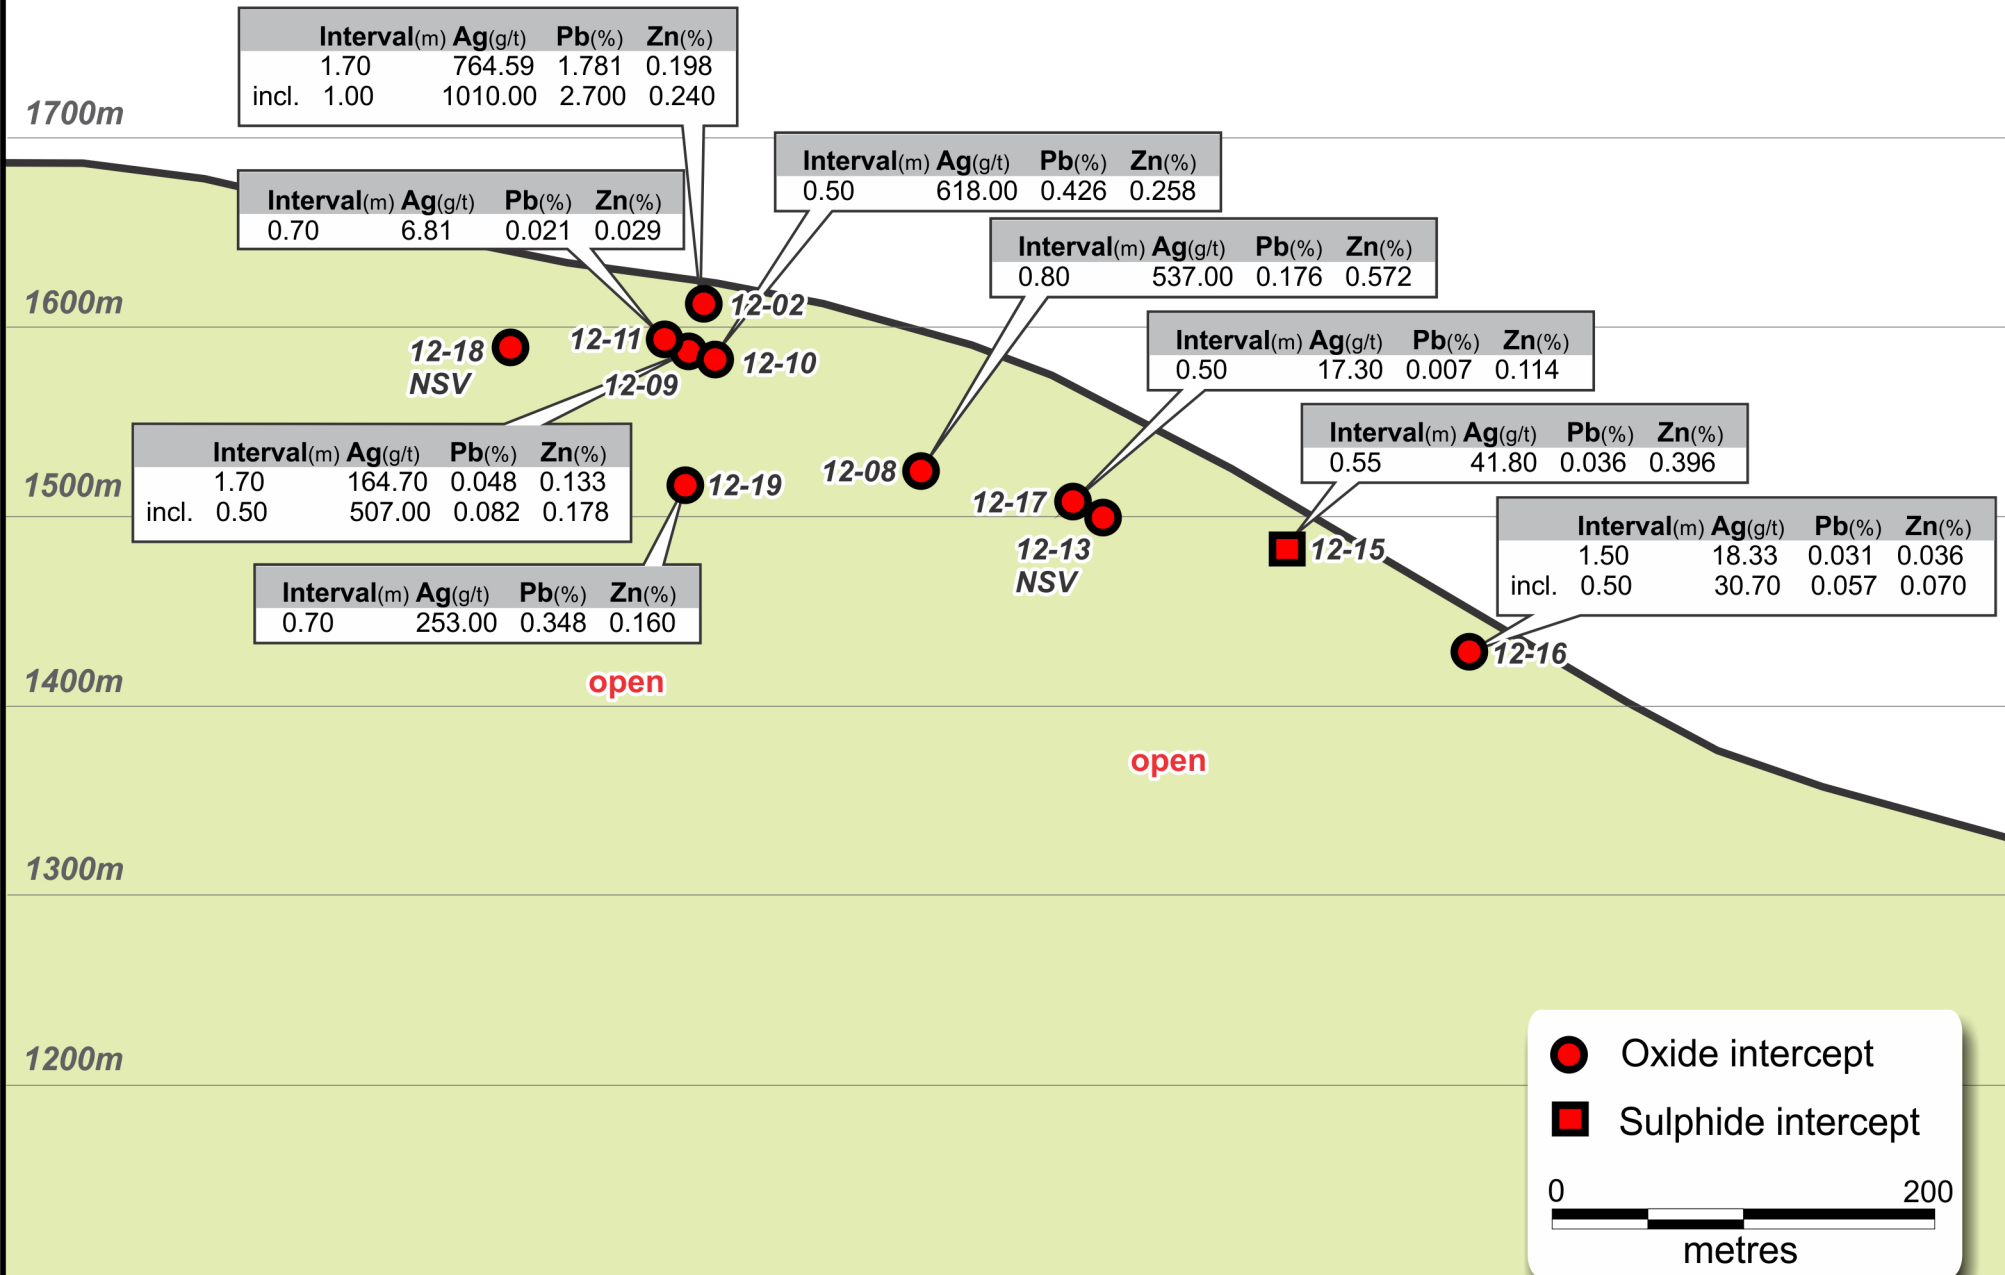

S**N**

LONG SECTION WEST VEIN

Looking West

1700m

1600m

1500m

1400m

1300m

1200m

open

open

12-18
NSV

12-11

12-09

12-10

12-02

12-19

12-08

12-17

12-13
NSV

12-15

12-16